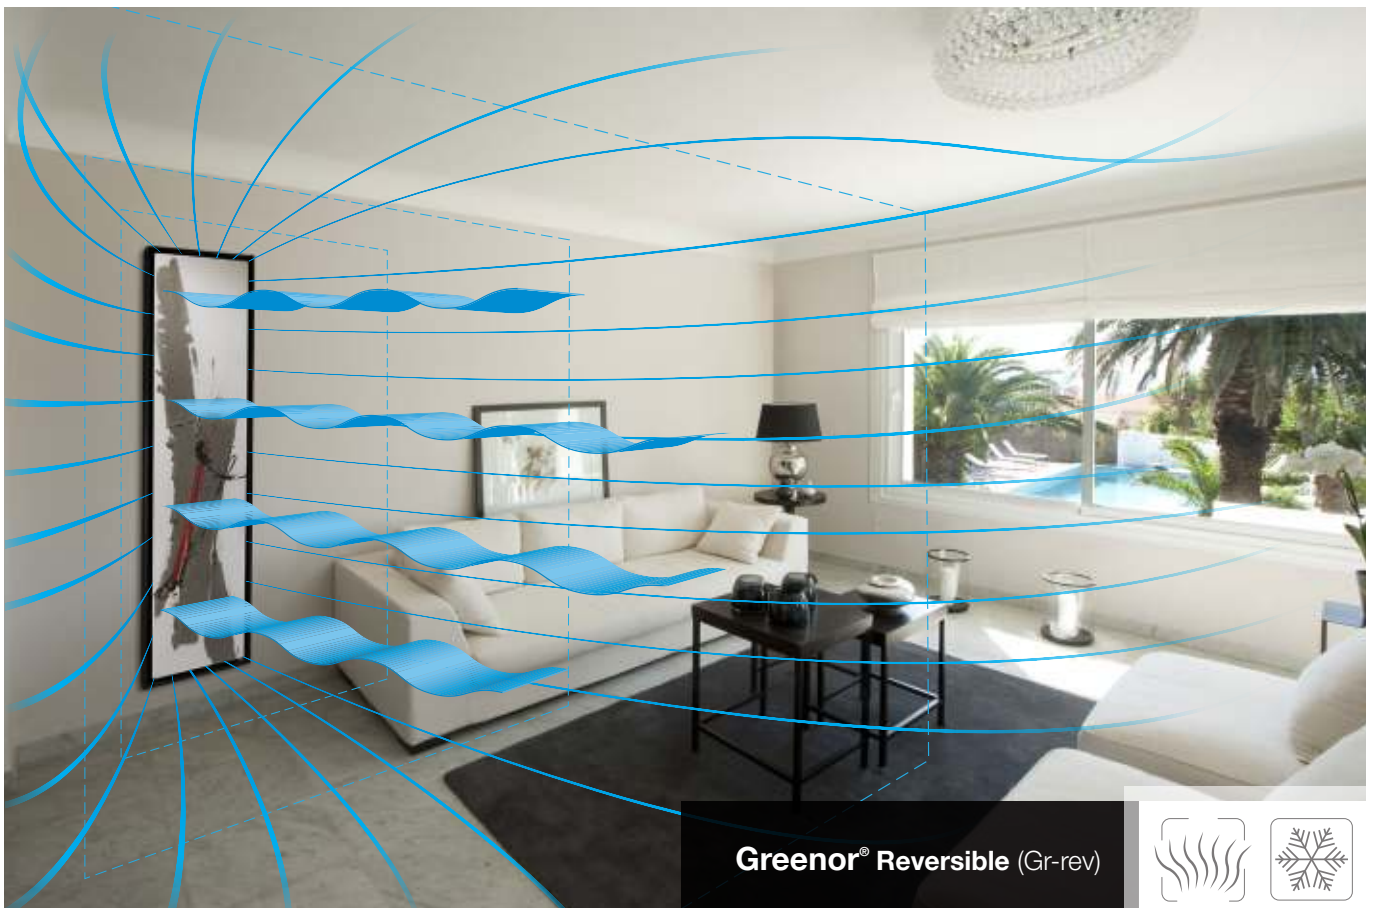

Greenor® Reversible (Gr-rev)

Greenor with the air conditioning option - 5460 BTU.
No duct work, no cold draft, evenly distributed, silent, total comfort.