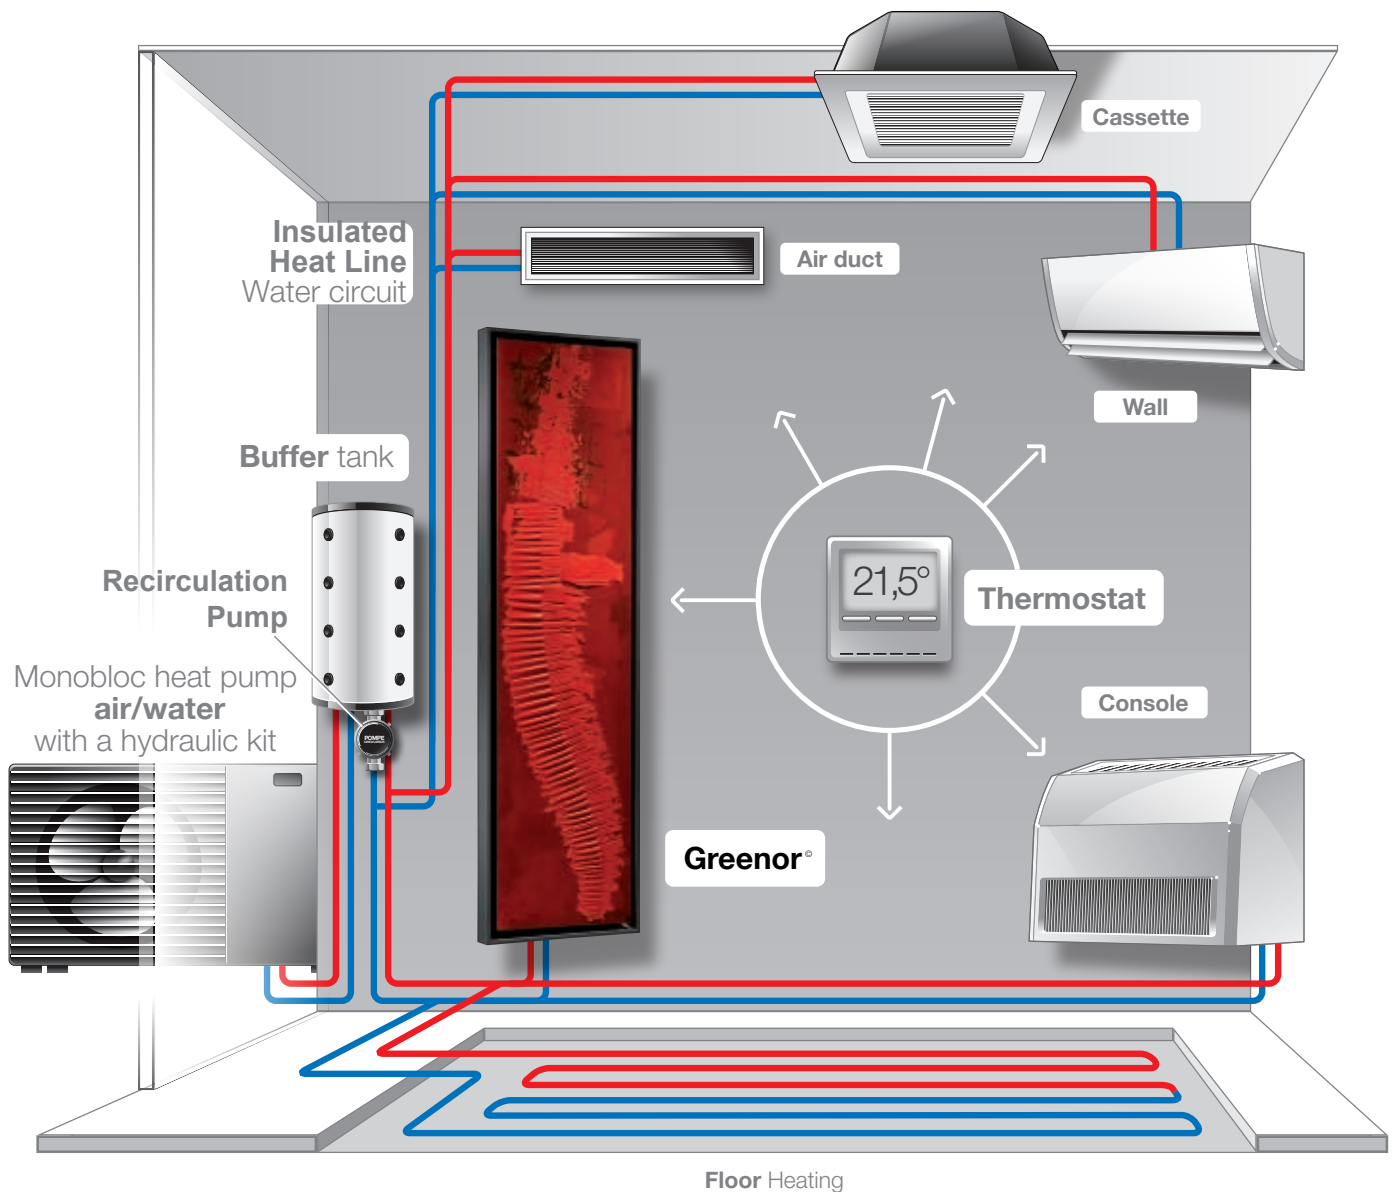

Simple Operation Diagram

with heat pumps (AIR-TO-WATER)

The **Greenor**® can be connected to any brands of AIR-WATER or WATER-WATER Heat Pumps:

Daikin, Hitachi, Mitsubishi, Panasonic, Nibe, Toshiba, Vaillant, Viessmann, Carrier, Trane...

We recommend MONOBLOC heat pumps with an integrated hydraulic kit for customers who want a simplified installation.

Examples of Monobloc heat pumps (non-exhaustive list):

- Panasonic Aquarea monobloc
- Hitachi Yukati M
- LG Therma V
- Vaillant Arotherm
- Nibe F2040
- Nextherm R/Opack monobloc

Your air conditioning installer (HVAC engineer/contractor) is the right person to offer you the installation for the best result (heat pump package + Greenor).